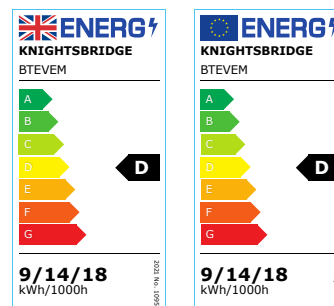

DATASHEET

BTEVEM

BT EVO 230V IP65 IK10 Adjustable Wattage and CCT Emergency LED Bulkhead

www.mlaccessories.co.uk

MLA PART CODE	BTEVEM
DESCRIPTION	BT EVO 230V IP65 IK10 Adjustable Wattage and CCT Emergency LED Bulkhead
NET WEIGHT (KG)	0.9
FINISH	White
DIFFUSER	Opal
DIMENSIONS (MM)	Diameter - 300 Projection - 65
CONSTRUCTION	Construction - Polycarbonate
CLASS	II
IP RATING	IP65
IK RATING	IK10
WATTAGE (W)	9/14/18
LAMP TECHNOLOGY	SMD LED
LUMENS (LM)	890/930/915,1295/1400/1330,1520/1750/1585
LUMENS LIGHT SOURCE ONLY (LM)	1215/1900/2300
LUMEN TOLERANCE	5%
EFFICACY (LM/W)	136/136/134
LUMENS EMERGENCY MODE (LM)	120
CIRCUIT WATTAGE (W)	8.9/13.6/16.8
CCT	3000/4000/5700K
LIGHT COLOUR	CCT
CRI	>85
SDCM	<6
RUNNING CURRENT (A)	0.044/0.062/0.076
DISPLACEMENT FACTOR	>0.7
SVM	0.05
PST-LM	0.15
L70B50 LIFESPAN (HRS)	50,000
DIMMABLE	No

EMERGENCY	Maintained / Non-maintained / Switched
OPERATING TEMPERATURE	-20~35°C
INPUT VOLTAGE	230V 50Hz
DRIVER	DRIVER TYPE - Constant Current MAX. OUTPUT - 16.2W OUTPUT CURRENT - 360mA POWER FACTOR - 0.97 EFFICIENCY FULL LOAD - 0.87 ISOLATION - SELV AMBIENT TEMPERATURE (Ta) - -20~50°C CASE TEMPERATURE (Tc) - 85°C
BATTERY INCLUDED	Yes
WARRANTY	5year(s)
WARRANTY INFORMATION	including battery
ORIGIN OF MANUFACTURE	China
DECLARATION OF CONFORMITY (HELD ON FILE)	Yes
EAN	5056270852370